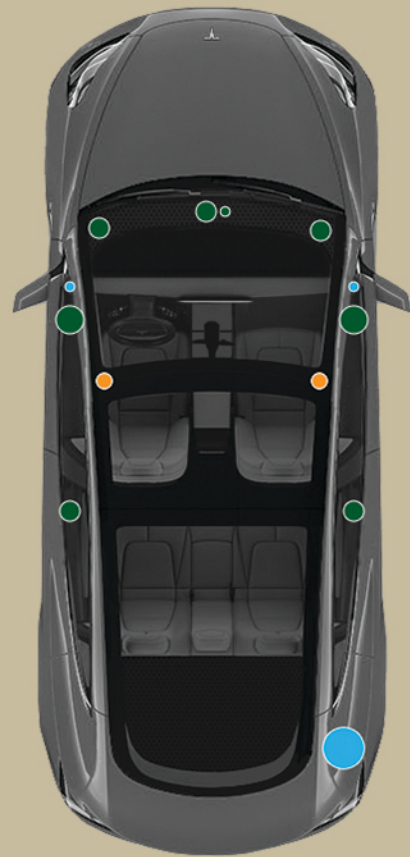

RE Aerosound

\$1196 RE Aerosound Woofer with Integrated Amplifier
\$ 400 Activate Factory Door Tweeters and
Factory Immersive Tweeters
(controlled by On-Screen Immersive Control)

\$ 396 Upgrade to Performance Upper Midrange Tweeters
(requires \$400 activation service)

- - RE Aerosound Hi-Fi Musical 8" Woofer with Integrated Amplifier
- - RE Aerosound Soft Dome Tweeters
- - Activate immersive speakers
- - Factory Active Speakers

Upgrade your SR+ "Partial Premium Audio System" with the RE Aerosound solution to achieve better performance than the factory "Premium" audio system
Control your immersive tweeters with your on-screen controls